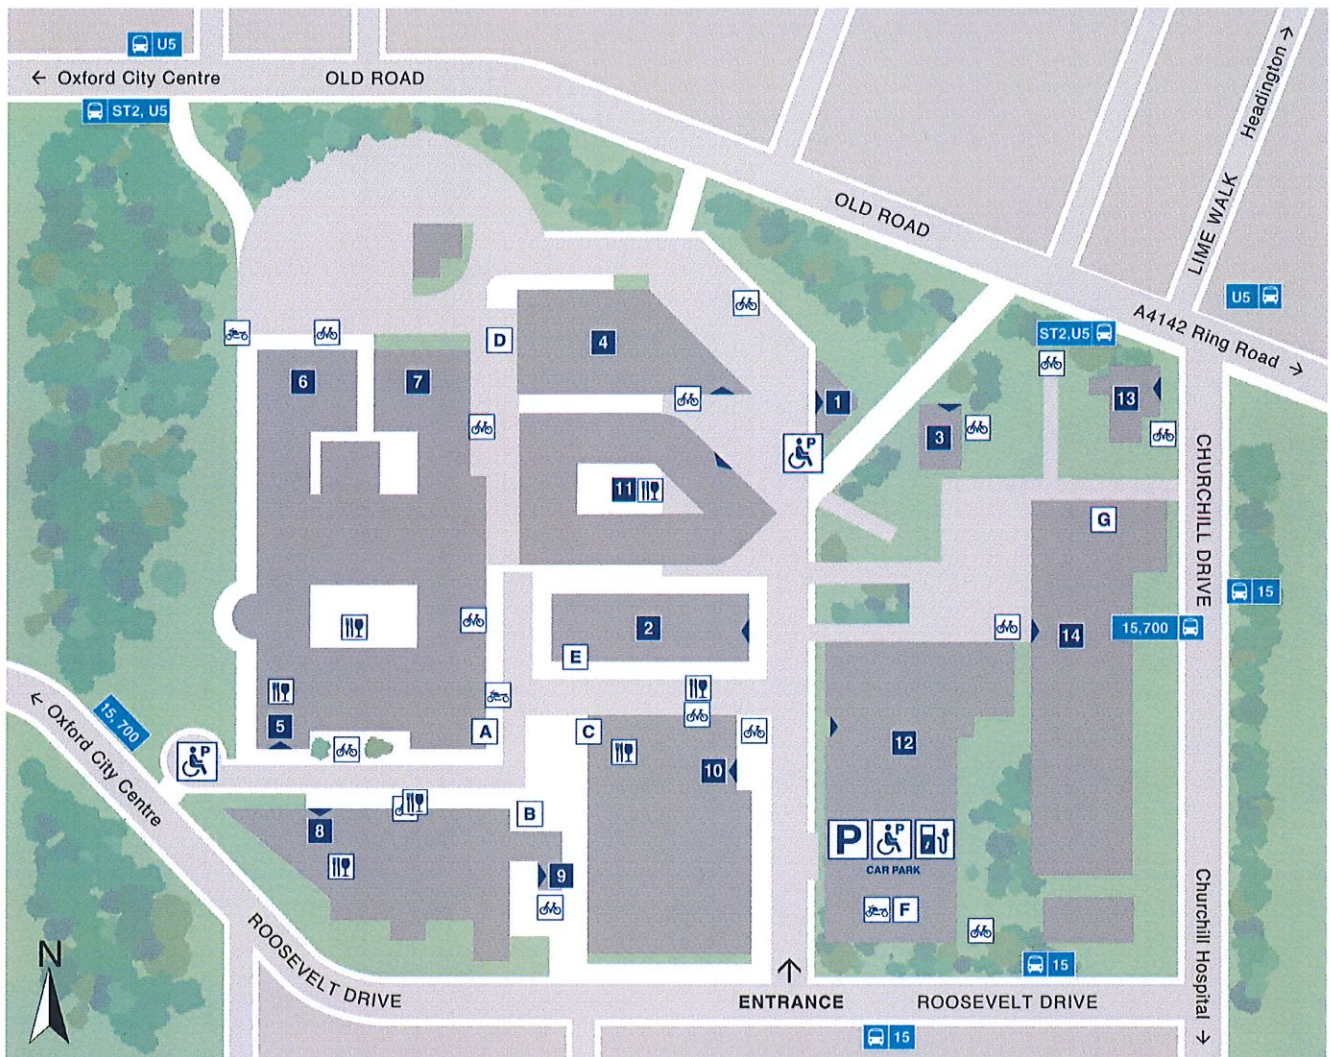

Old Road Campus

Index

- | | | |
|--|--|---|
| <p>1 The Triangle Nursery</p> <p>2 Kennedy Institute</p> <p>3 New Richards Building
Centre for Tropical Medicine and Global Health
Oxford Cancer</p> <p>4 NDM Research Building
Target Discovery Institute</p> <p>5 Wellcome Centre for Human Genetics (WHG)</p> <p>6 Henry Wellcome Building for Molecular Physiology
Offices of the Nuffield Professor of Medicine
NDM CAMS China Oxford Institute</p> <p>7 Henry Wellcome Building for Particle Imaging
ENTRANCE VIA BUILDING 4</p> <p>8 Richard Doll Building
Nuffield Department of Population Health
Cancer Epidemiology Unit
Clinical Trial Service Unit
National Perinatal Epidemiology Unit
Regius Professor</p> | <p>9 Old Road Campus Estates Annexe
 EMCOR</p> <p>10 Old Road Campus Research Building
Centre for Medicines Discovery
Department of Oncology
Institute of Biomedical Engineering
Jenner Institute
Knowledge Centre (Bodleian Library Services)
Ludwig Institute for Cancer Research
Nuffield Department of Surgical Sciences
Oxford Institute for Radiation Oncology
Pandemic Sciences Institute</p> <p>11 Big Data Institute
Nuffield Department of Population Health</p> <p>12 Innovation Building
- Distribution Centre
- Estates Facilities Management
- Multi-storey car-park (authorised users only)
- Kitchen facilities
Bioescalator
Novo Nordisk
Oxford University Security Services</p> | <p>13 Boundary Brook House
RGEA
- Research Services, Medical Sciences Division
- Clinical Trials and Research Governance
- Human Tissue Governance
- Medical Sciences Division Business Development
Nuffield Department of Primary Care Health Sciences
Medical Sciences Divisional Safety Officers
Medical Sciences Division IT Services</p> <p>14 IMS-Tetsuya Nakamura Building</p> |
|--|--|---|